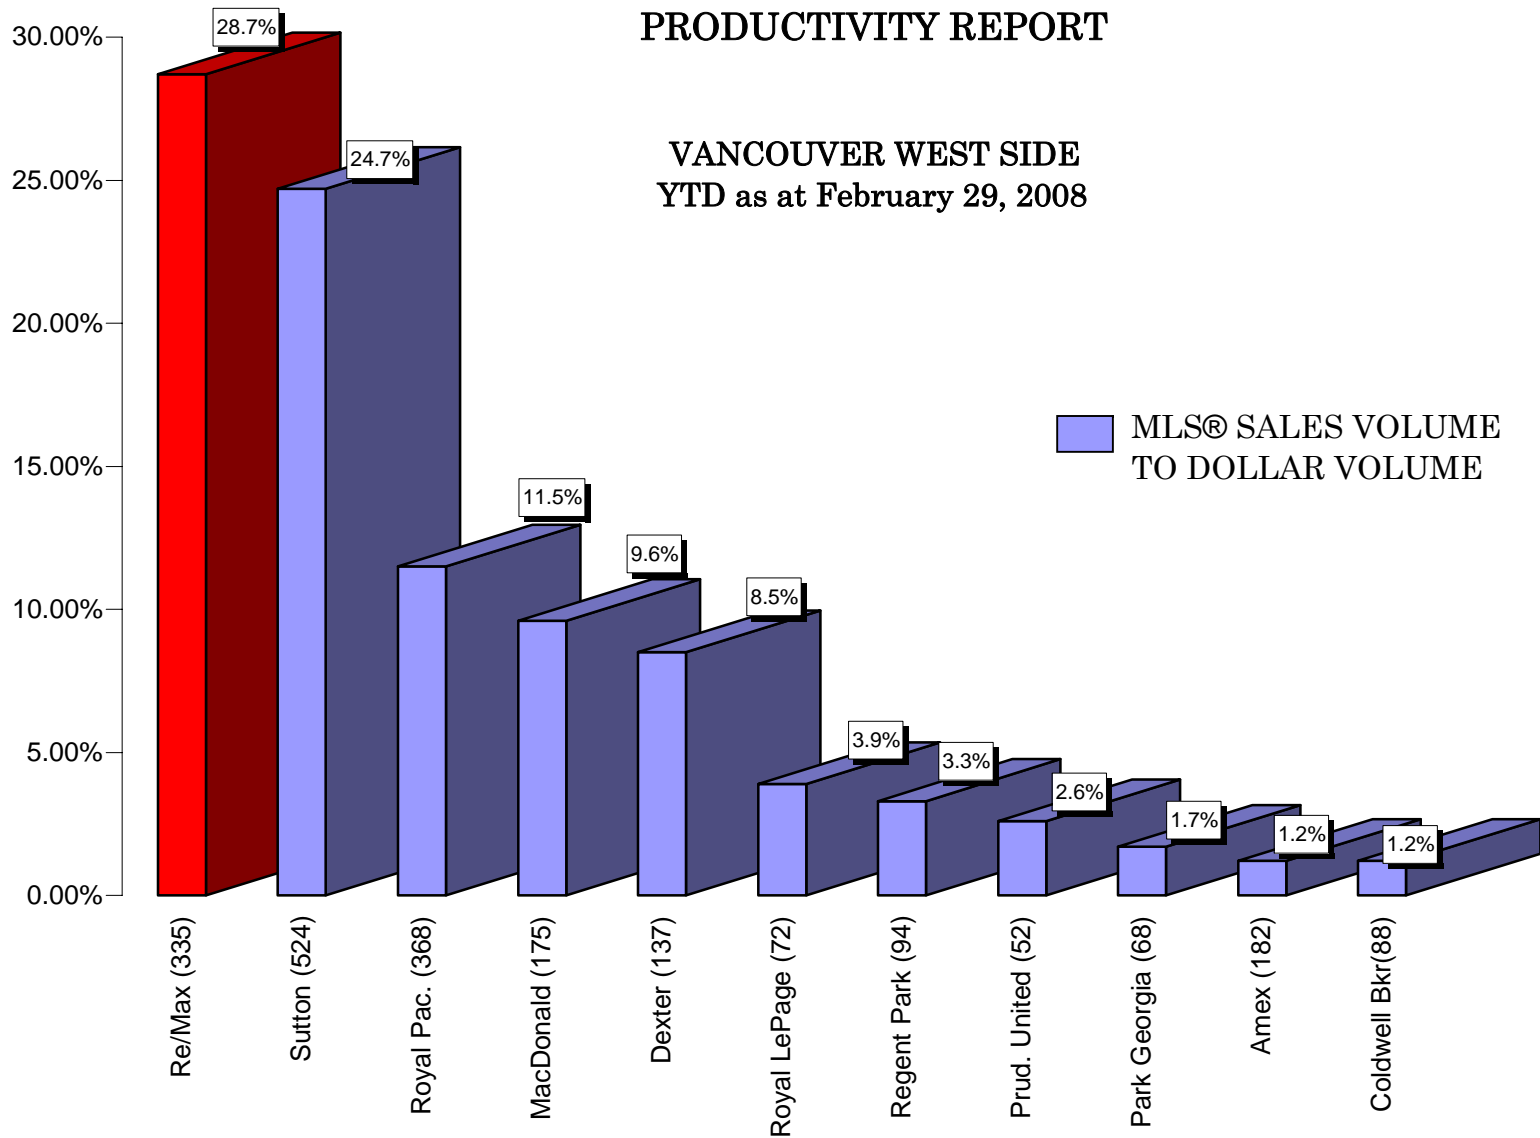

# PRODUCTIVITY REPORT

VANCOUVER WEST SIDE  
YTD as at February 29, 2008